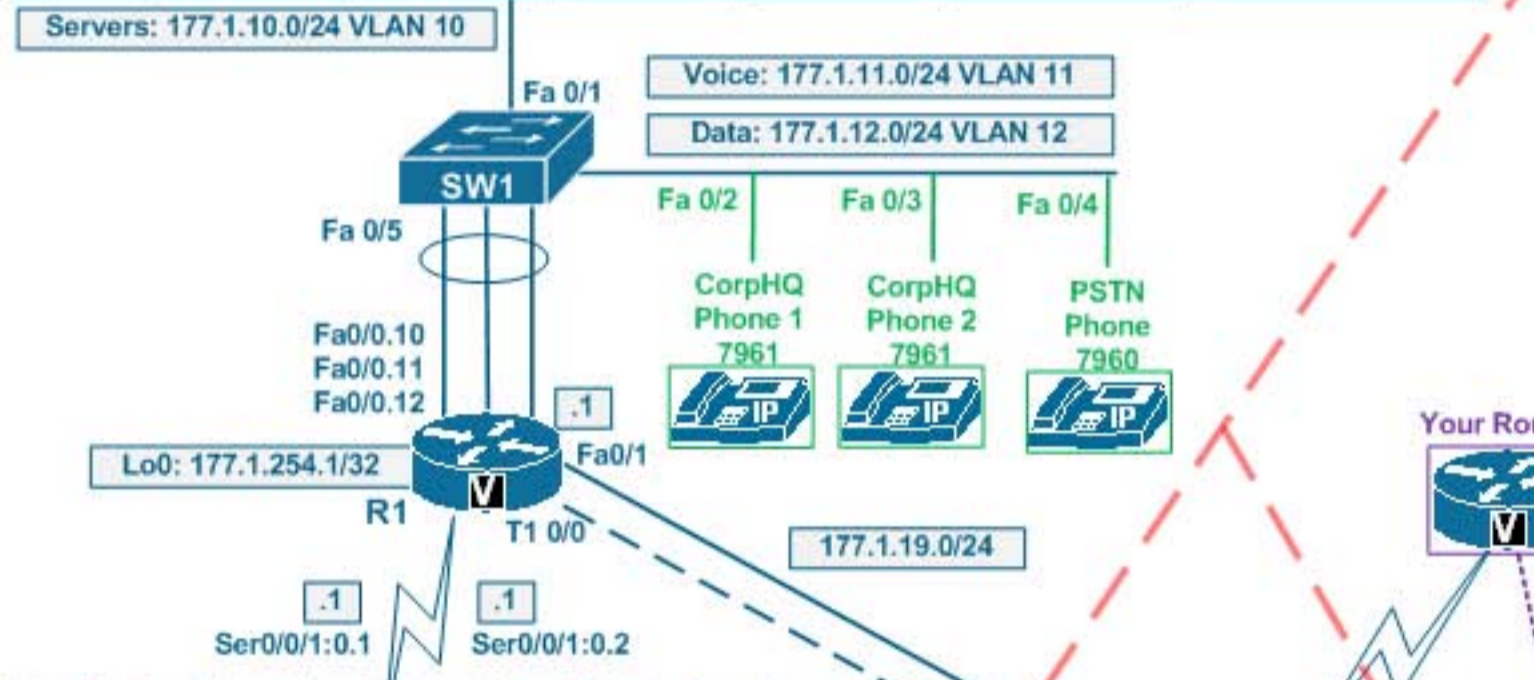

# CCIE Voice Rack Diagram v3.7

## Your Place of Study

### LEGEND:

--- Dashes separate Logical Sites

Phones in GREEN are directly attached to INE Racks.

Phones in PURPLE are to be used optionally INSTEAD OF Rack-Connected phones. These are YOUR phones that you have purchased.