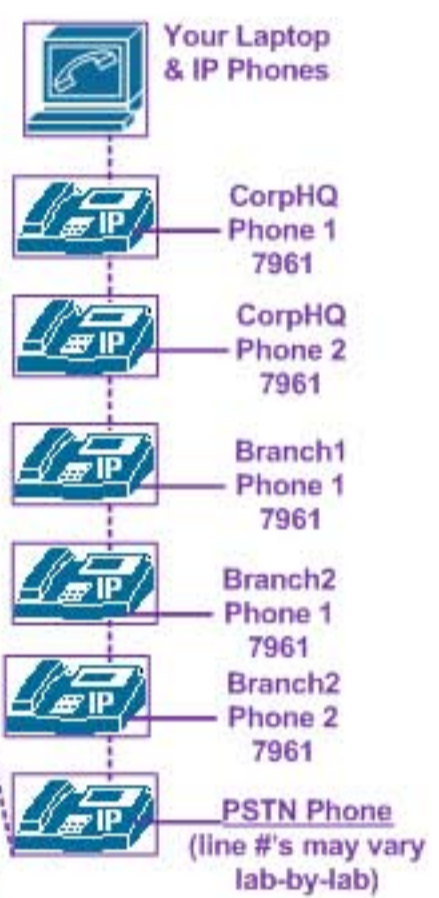

# CCIE Voice Rack Diagram v3.7

## Your Place of Study

### LEGEND:

--- Dashes separate Logical Sites

Phones in GREEN are directly attached to INE Racks.

Phones in PURPLE are to be used optionally INSTEAD OF Rack-Connected phones. These are YOUR phones that you have purchased.