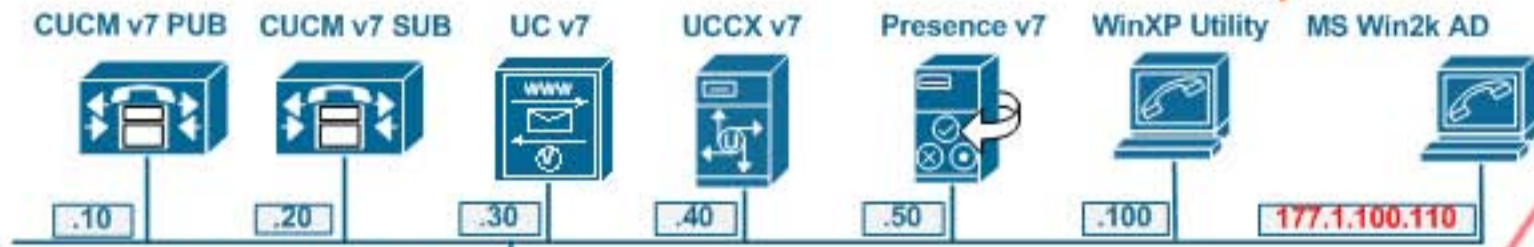

Corporate HQ Site